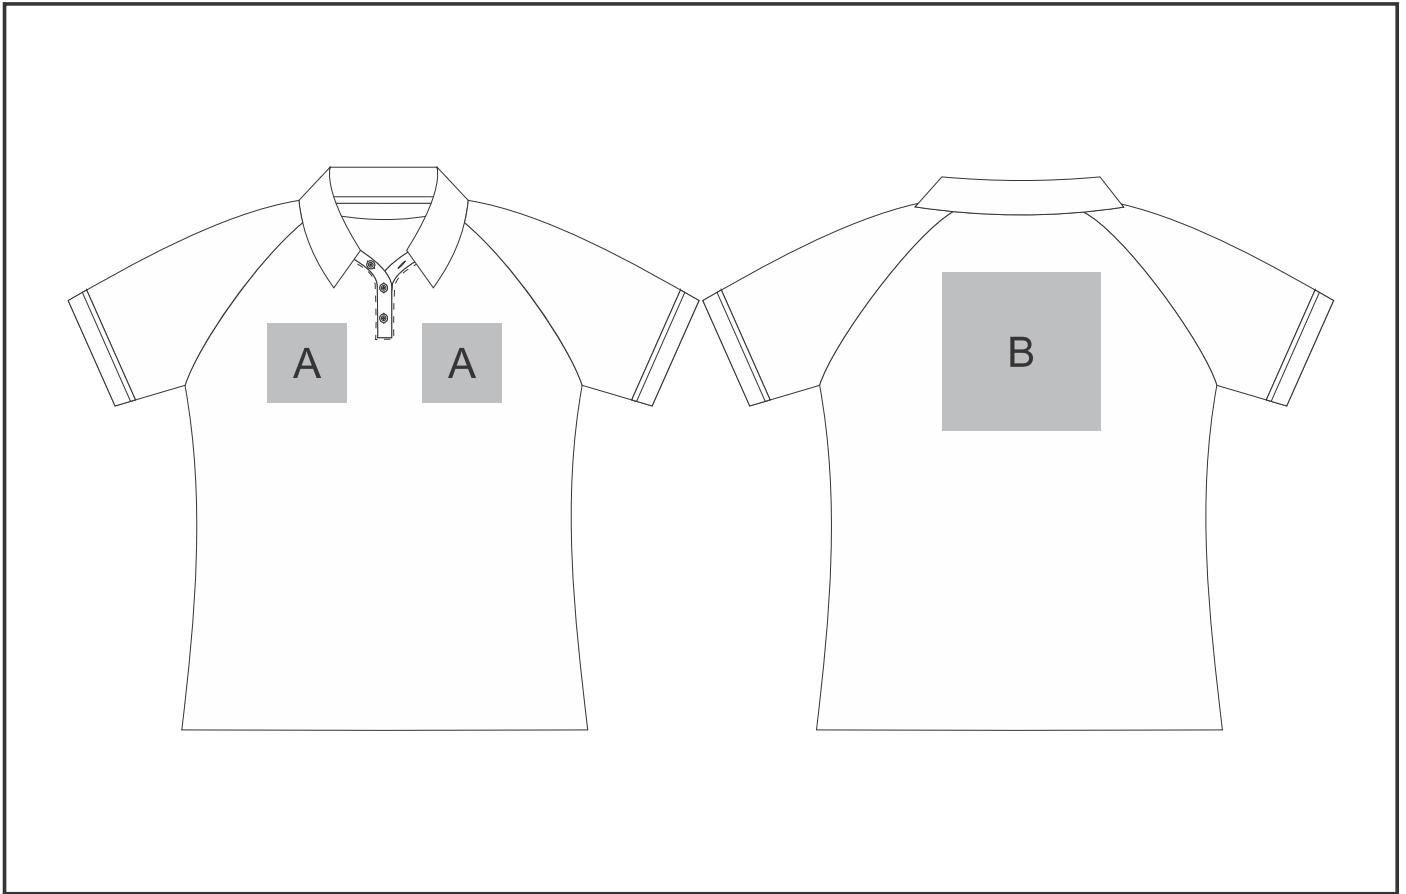

ALT-SRL

Ladies Santorini Golf Shirt

Need to know:

- Includes 1-Position Digital Transfer (setup fee applies)
- Cannot guarantee a 100% straight branding on any clothing item with check or stripe detail
- DTC/EMB inclusive Parameters: Left/Right Chest or Back = 100mm x 100mm
- Screen print may be affected by the texture of the item

Branding Options:

Position A

1. Embroidery (EMB-A)
N/A
Size: 90mm wide x 90mm high
2. Digital Transfer Clothing A6 (DTC-A6)
Full Colour
Size: 90mm wide x 90mm high
3. Silicone (STP-A)
N/A
Size: 30mm wide x 30mm high
4. Silicone (STP-B)
N/A
Size: 50mm wide x 50mm high
5. Silicone (STP-C)
N/A
Size: 80mm wide x 80mm high
6. Silicone (STP-D)
N/A
Size: 90mm wide x 40mm high
7. Screen Print (SA)
1 Colour
Size: 100mm wide x 100mm high

Position B

1. Embroidery (EMB-A)
N/A
Size: 100mm wide x 100mm high
2. Digital Transfer Clothing A6 (DTC-A6)
Full Colour
Size: 148mm wide x 105mm high
3. Digital Transfer Clothing A6 (DTC-A6)
Full Colour
Size: 148mm wide x 105mm high
4. Digital Transfer Clothing A5 (DTC-A5)
Full Colour
Size: 210mm wide x 148mm high
5. Digital Transfer Clothing A4 (DTC-A4)
Full Colour
Size: 290mm wide x 200mm high
6. Silicone (STP-A)
N/A
Size: 30mm wide x 30mm high
7. Silicone (STP-B)
N/A
Size: 50mm wide x 50mm high
8. Silicone (STP-C)
N/A
Size: 80mm wide x 80mm high
9. Silicone (STP-D)
N/A
Size: 120mm wide x 40mm high
10. Screen Print (SA)
1 Colour
Size: 200mm wide x 200mm high